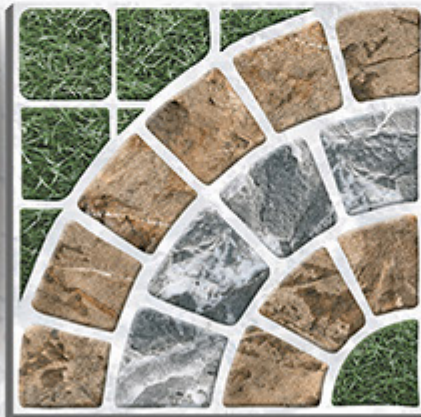

**5108**

**THICKNESS  
12MM**

**HEAVY DUTY**

**400X  
400MM** **DIGITAL VITRIFIED  
PARKING TILES**

**PUNCH SERIES**

**PUNCH**

**5109**

**THICKNESS  
12MM**